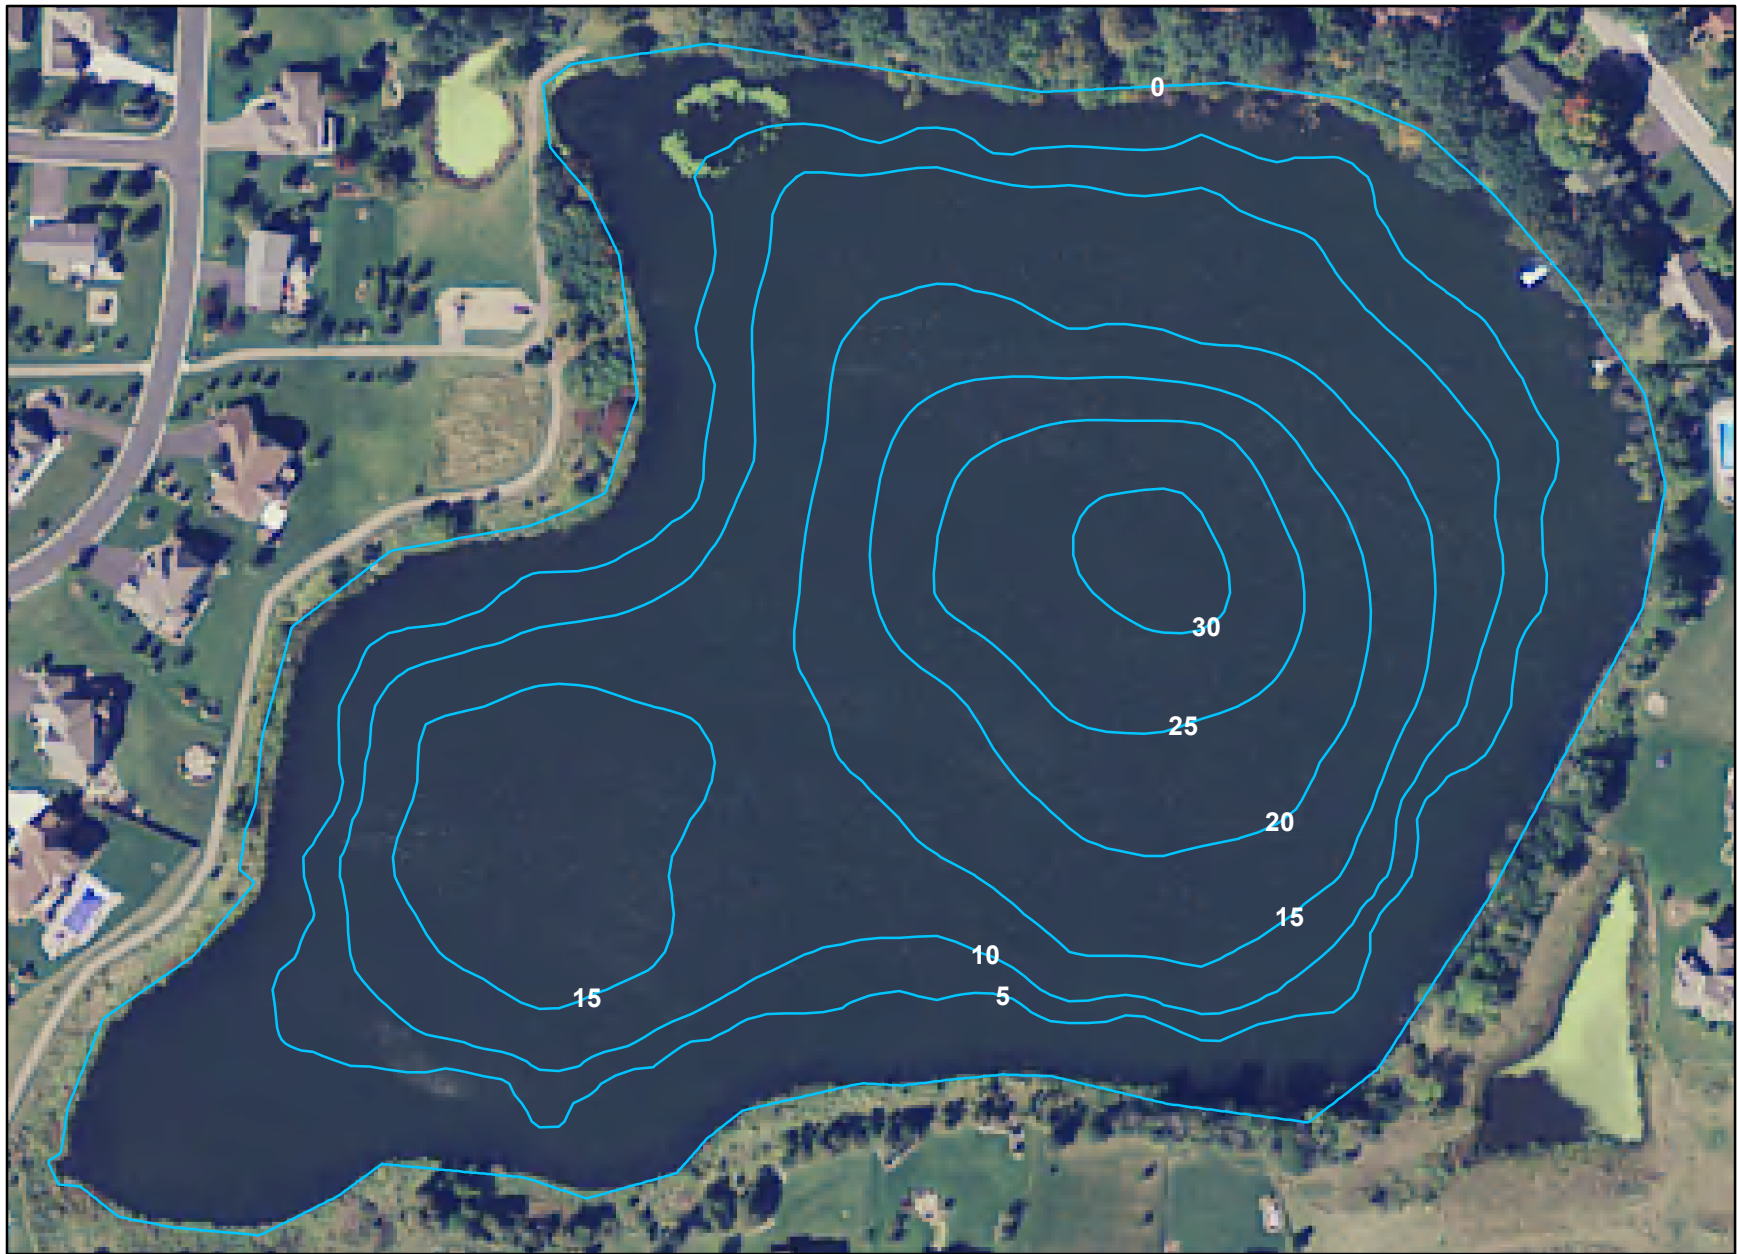

Kelser's Pond

0 0.025 0.05 0.1 Miles

— 5 ft Contour