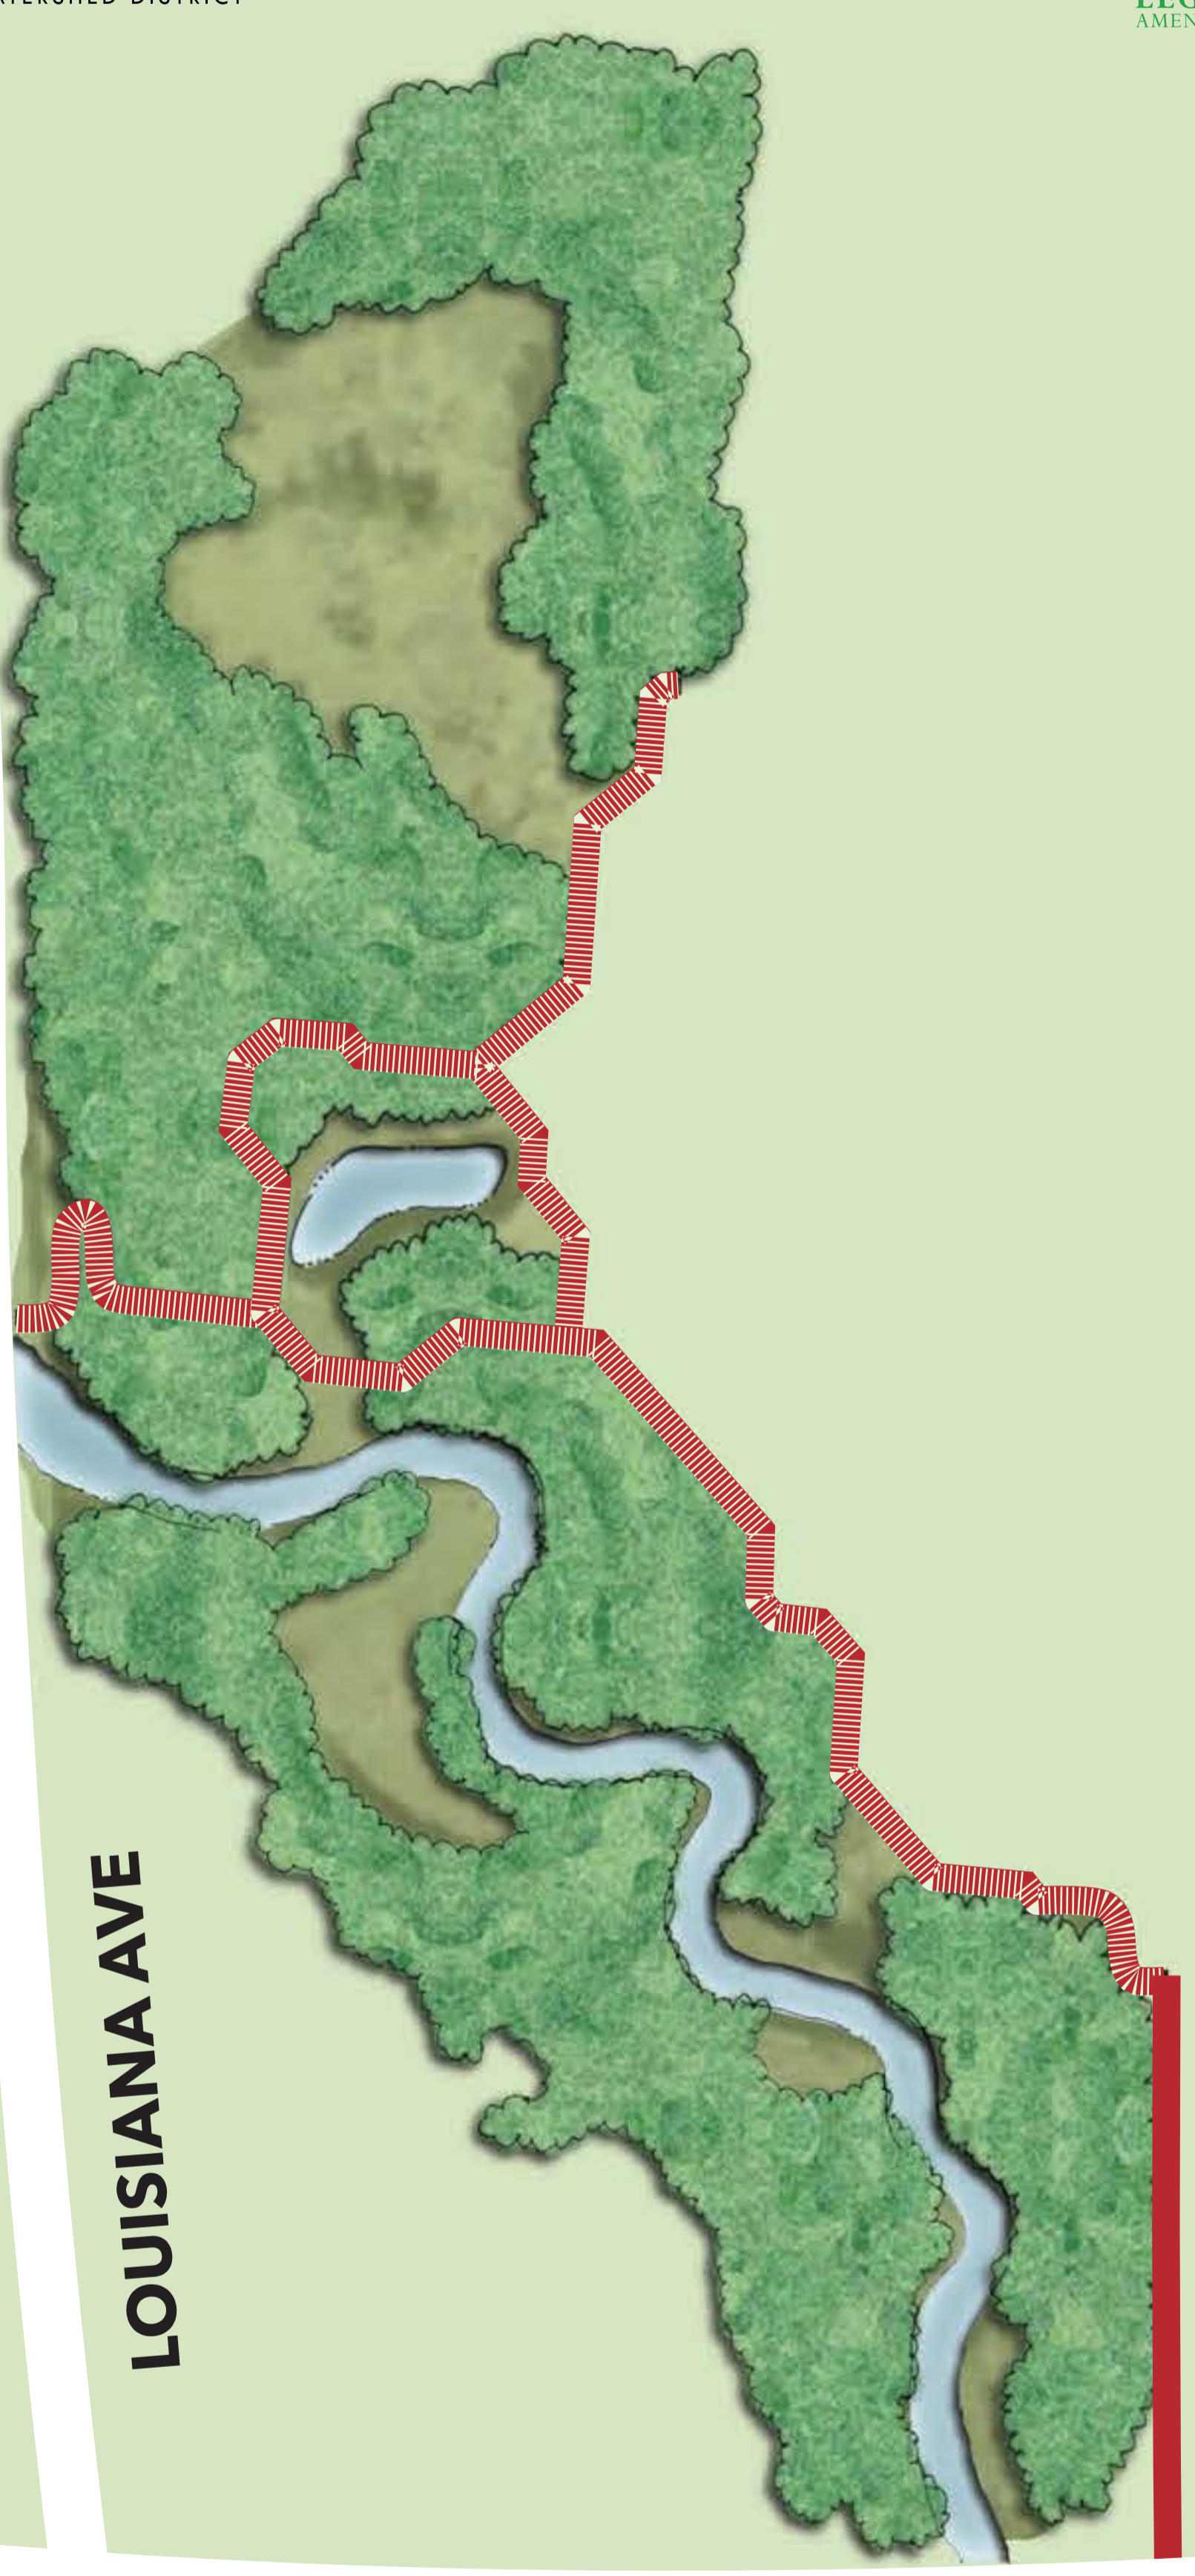

St. Louis Park
MINNESOTA

MEADOWBROOK RD

OXFORD RD

TRAILHEAD PARKING
CREEKSIDE PARK

KEY

- BOARDWALK
- PAVED TRAIL
- MOWED TRAIL

EXCELSIOR BLVD

TRAILHEAD PARKING

MINNEHAHA CREEK PRESERVE TRAIL SYSTEM