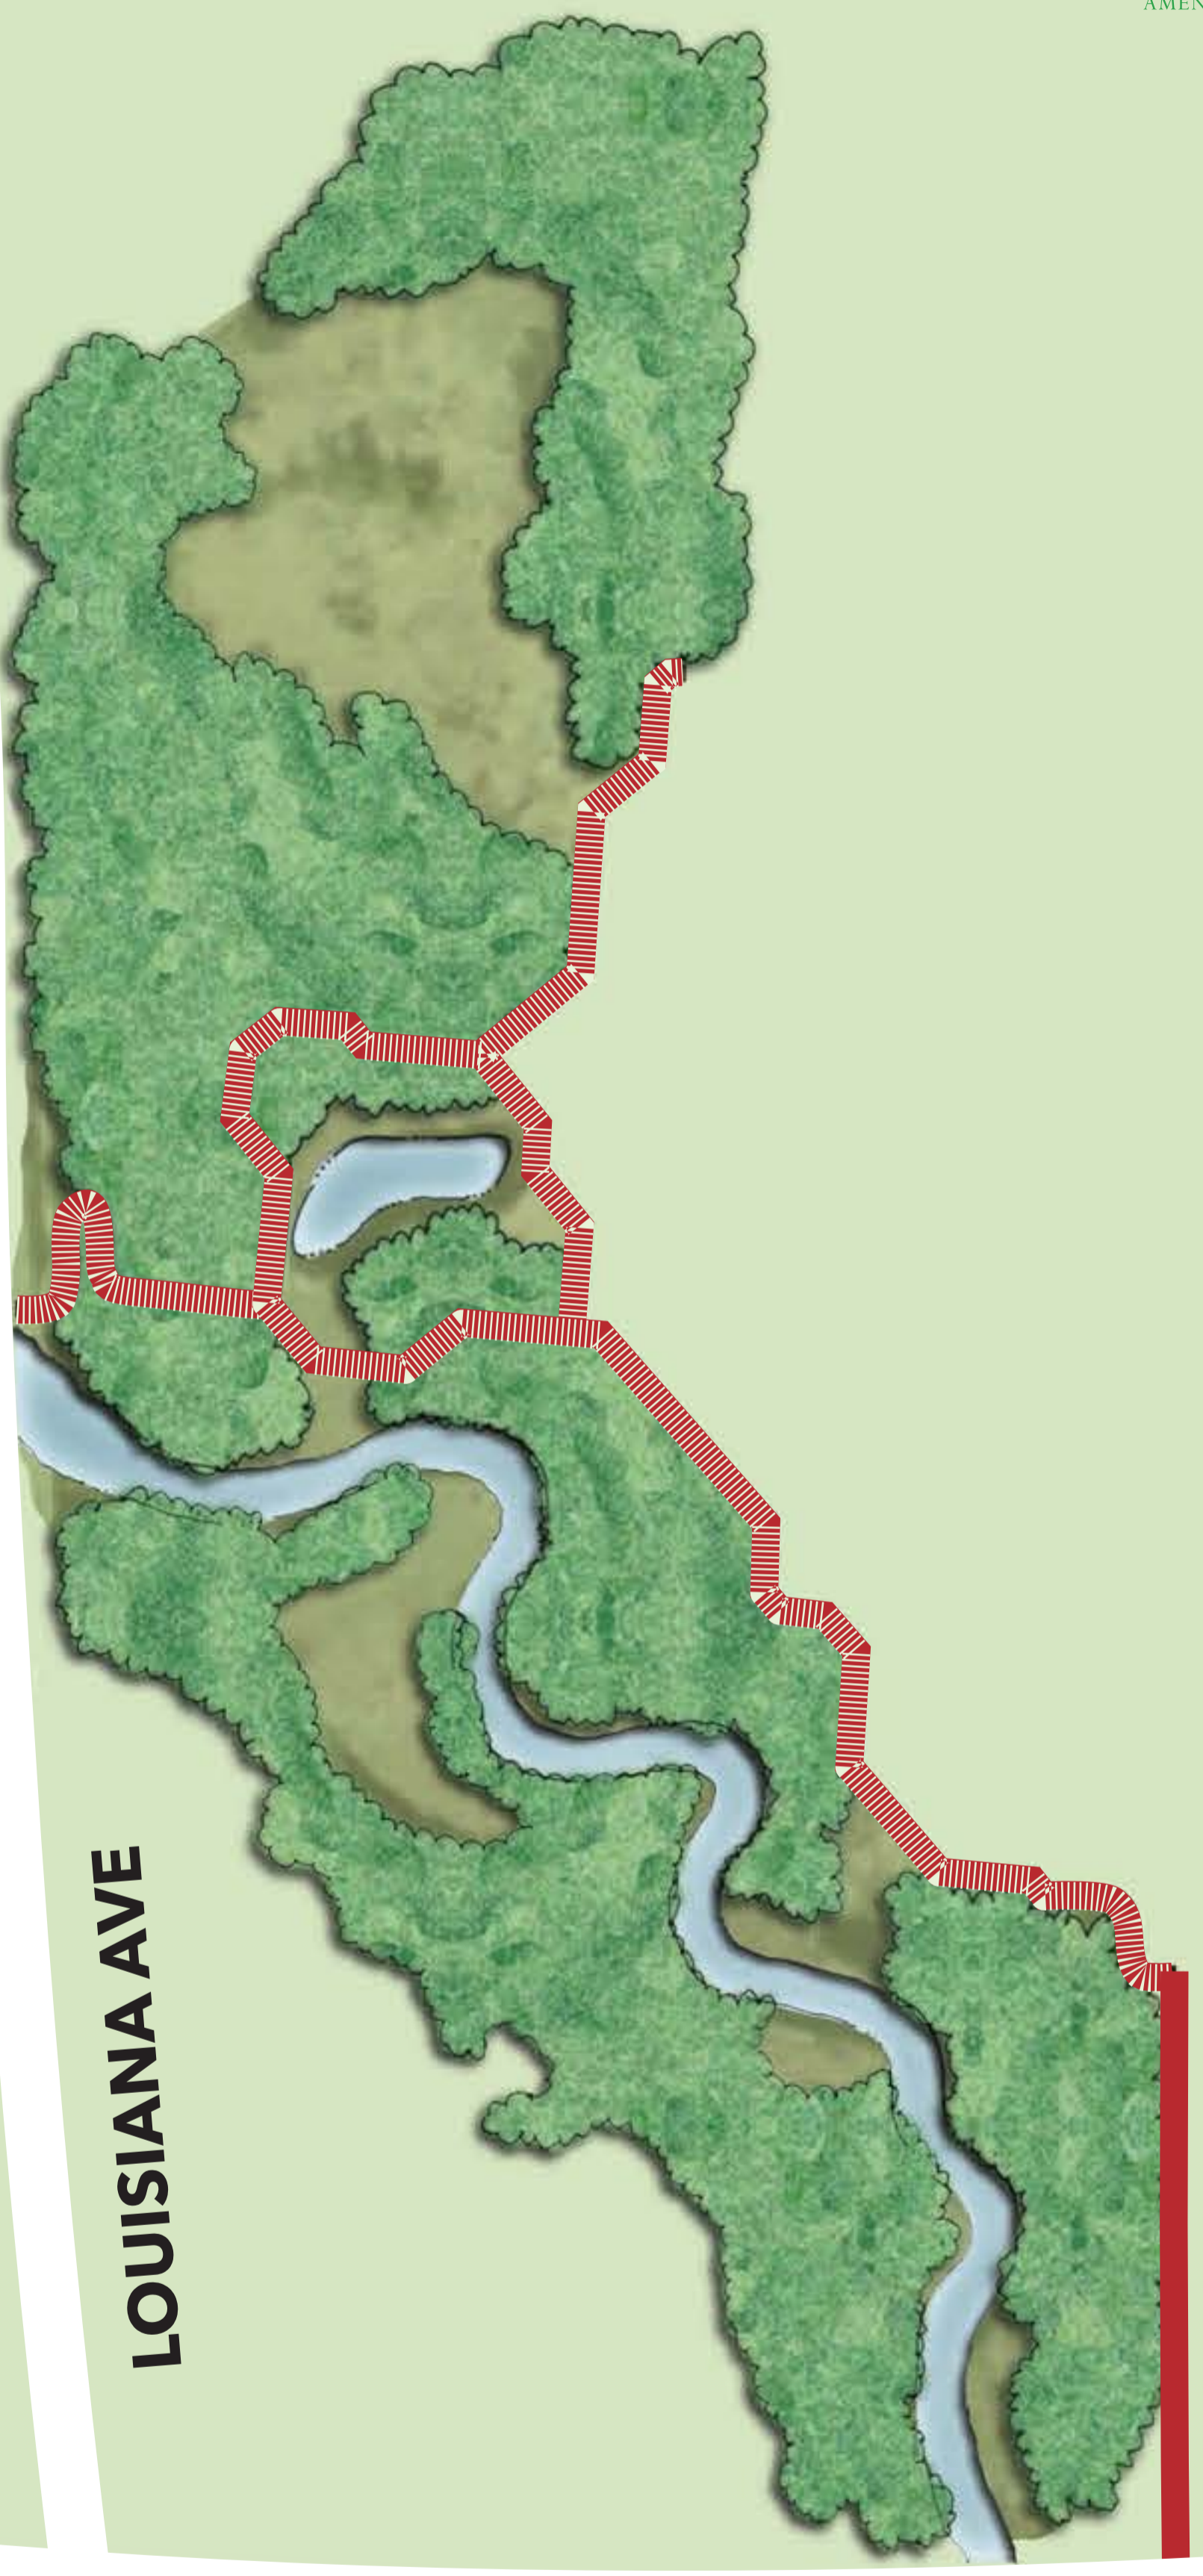

MINNEHAHA CREEK
WATERSHED DISTRICT

St. Louis Park
MINNESOTA

CLEAN
WATER
LAND &
LEGACY
AMENDMENT

OXFORD RD

MEADOWBROOK RD

TRAILHEAD PARKING
CREEKSIDE PARK

KEY

-  BOARDWALK
-  PAVED TRAIL
-  MOWED TRAIL

EXCELSIOR BLVD

LOUISIANA AVE

TRAILHEAD PARKING

MINNEHAHA CREEK PRESERVE TRAIL SYSTEM