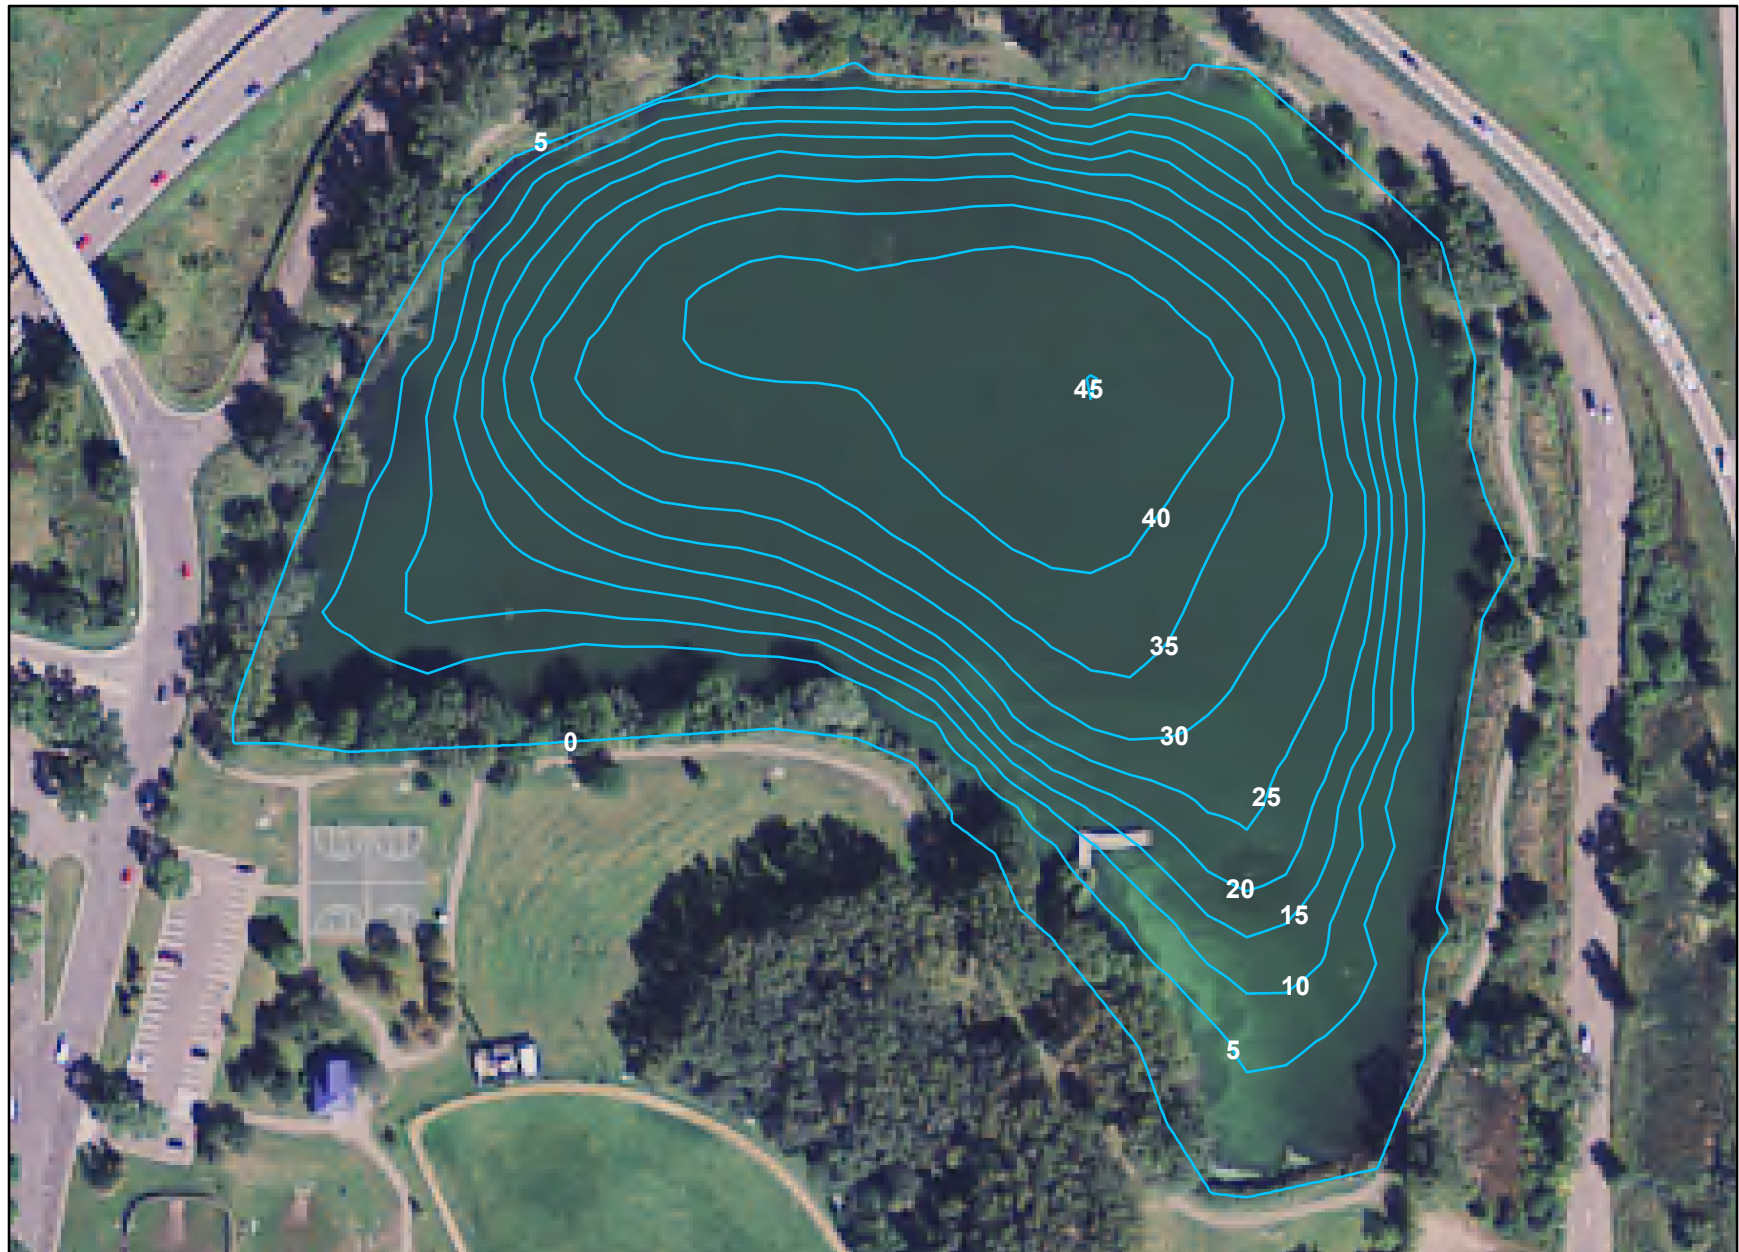

Taft Lake

0 0.025 0.05 0.1 Miles

— 5 Ft Contour