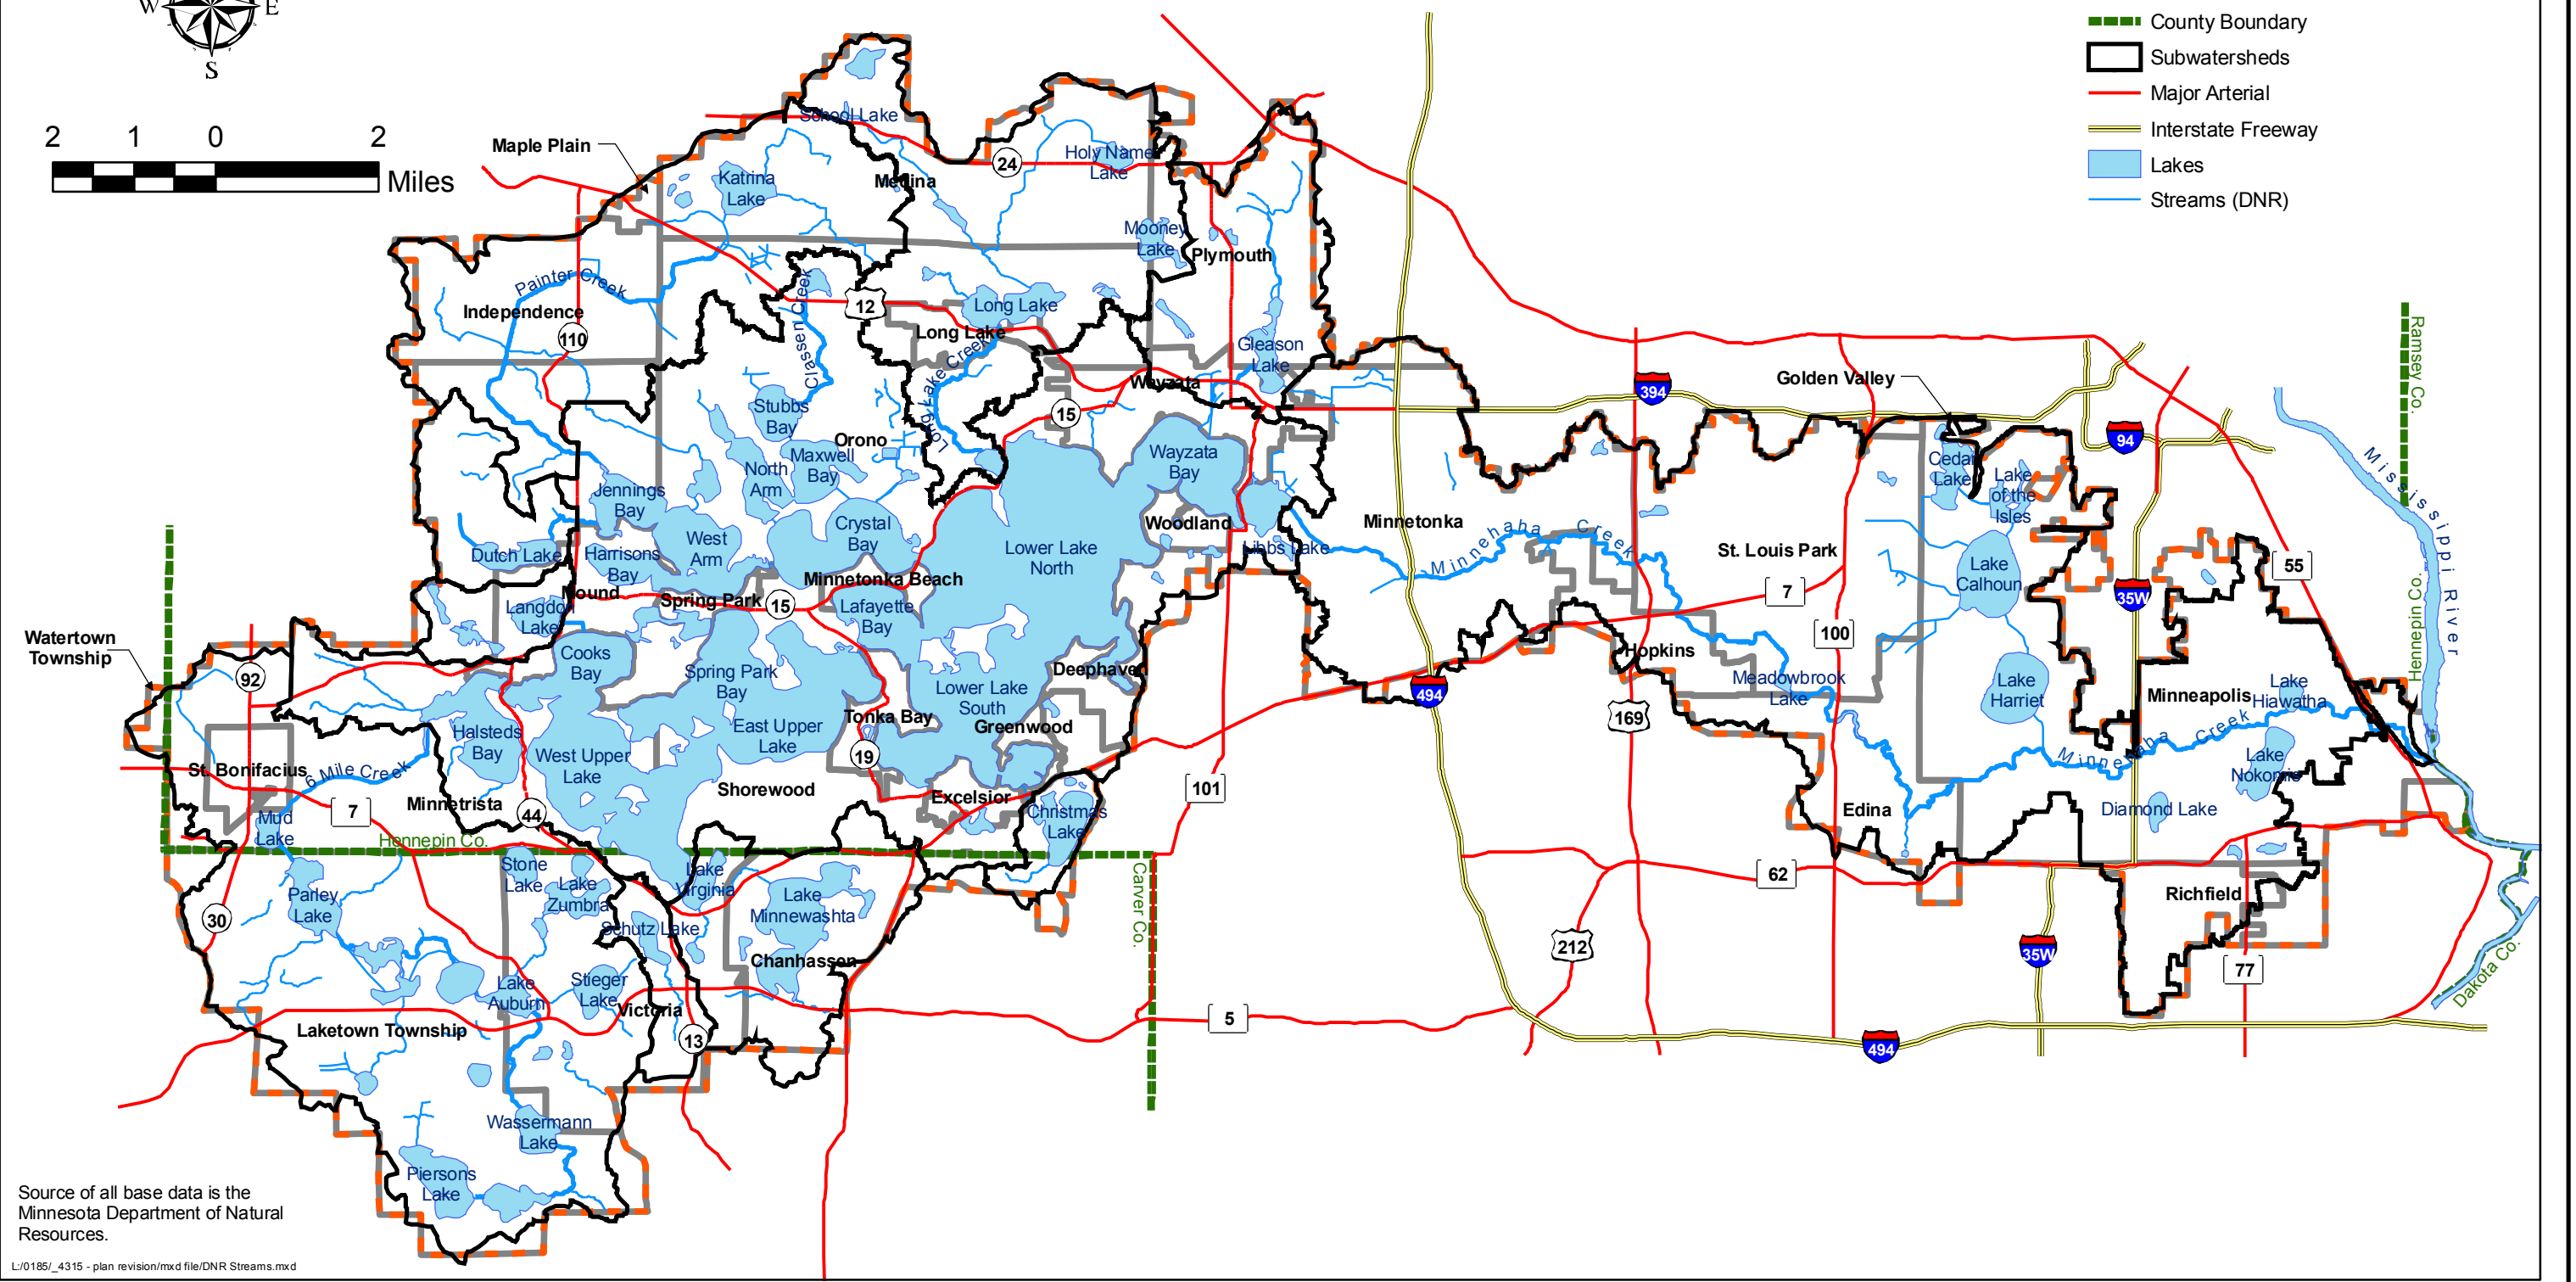

- Legend**
- Watershed District Legal Boundary
 - Municipal Boundary
 - County Boundary
 - Subwatersheds
 - Major Arterial
 - Interstate Freeway
 - Lakes
 - Streams (DNR)

Source of all base data is the Minnesota Department of Natural Resources.
L:/0185/_4315 - plan revision/mxd file/DNR Streams.mxd

MINNEHAHA CREEK WATERSHED DISTRICT
DNR-Identified Streams in the Minnehaha Creek Watershed

JAN 2006
Figure 23