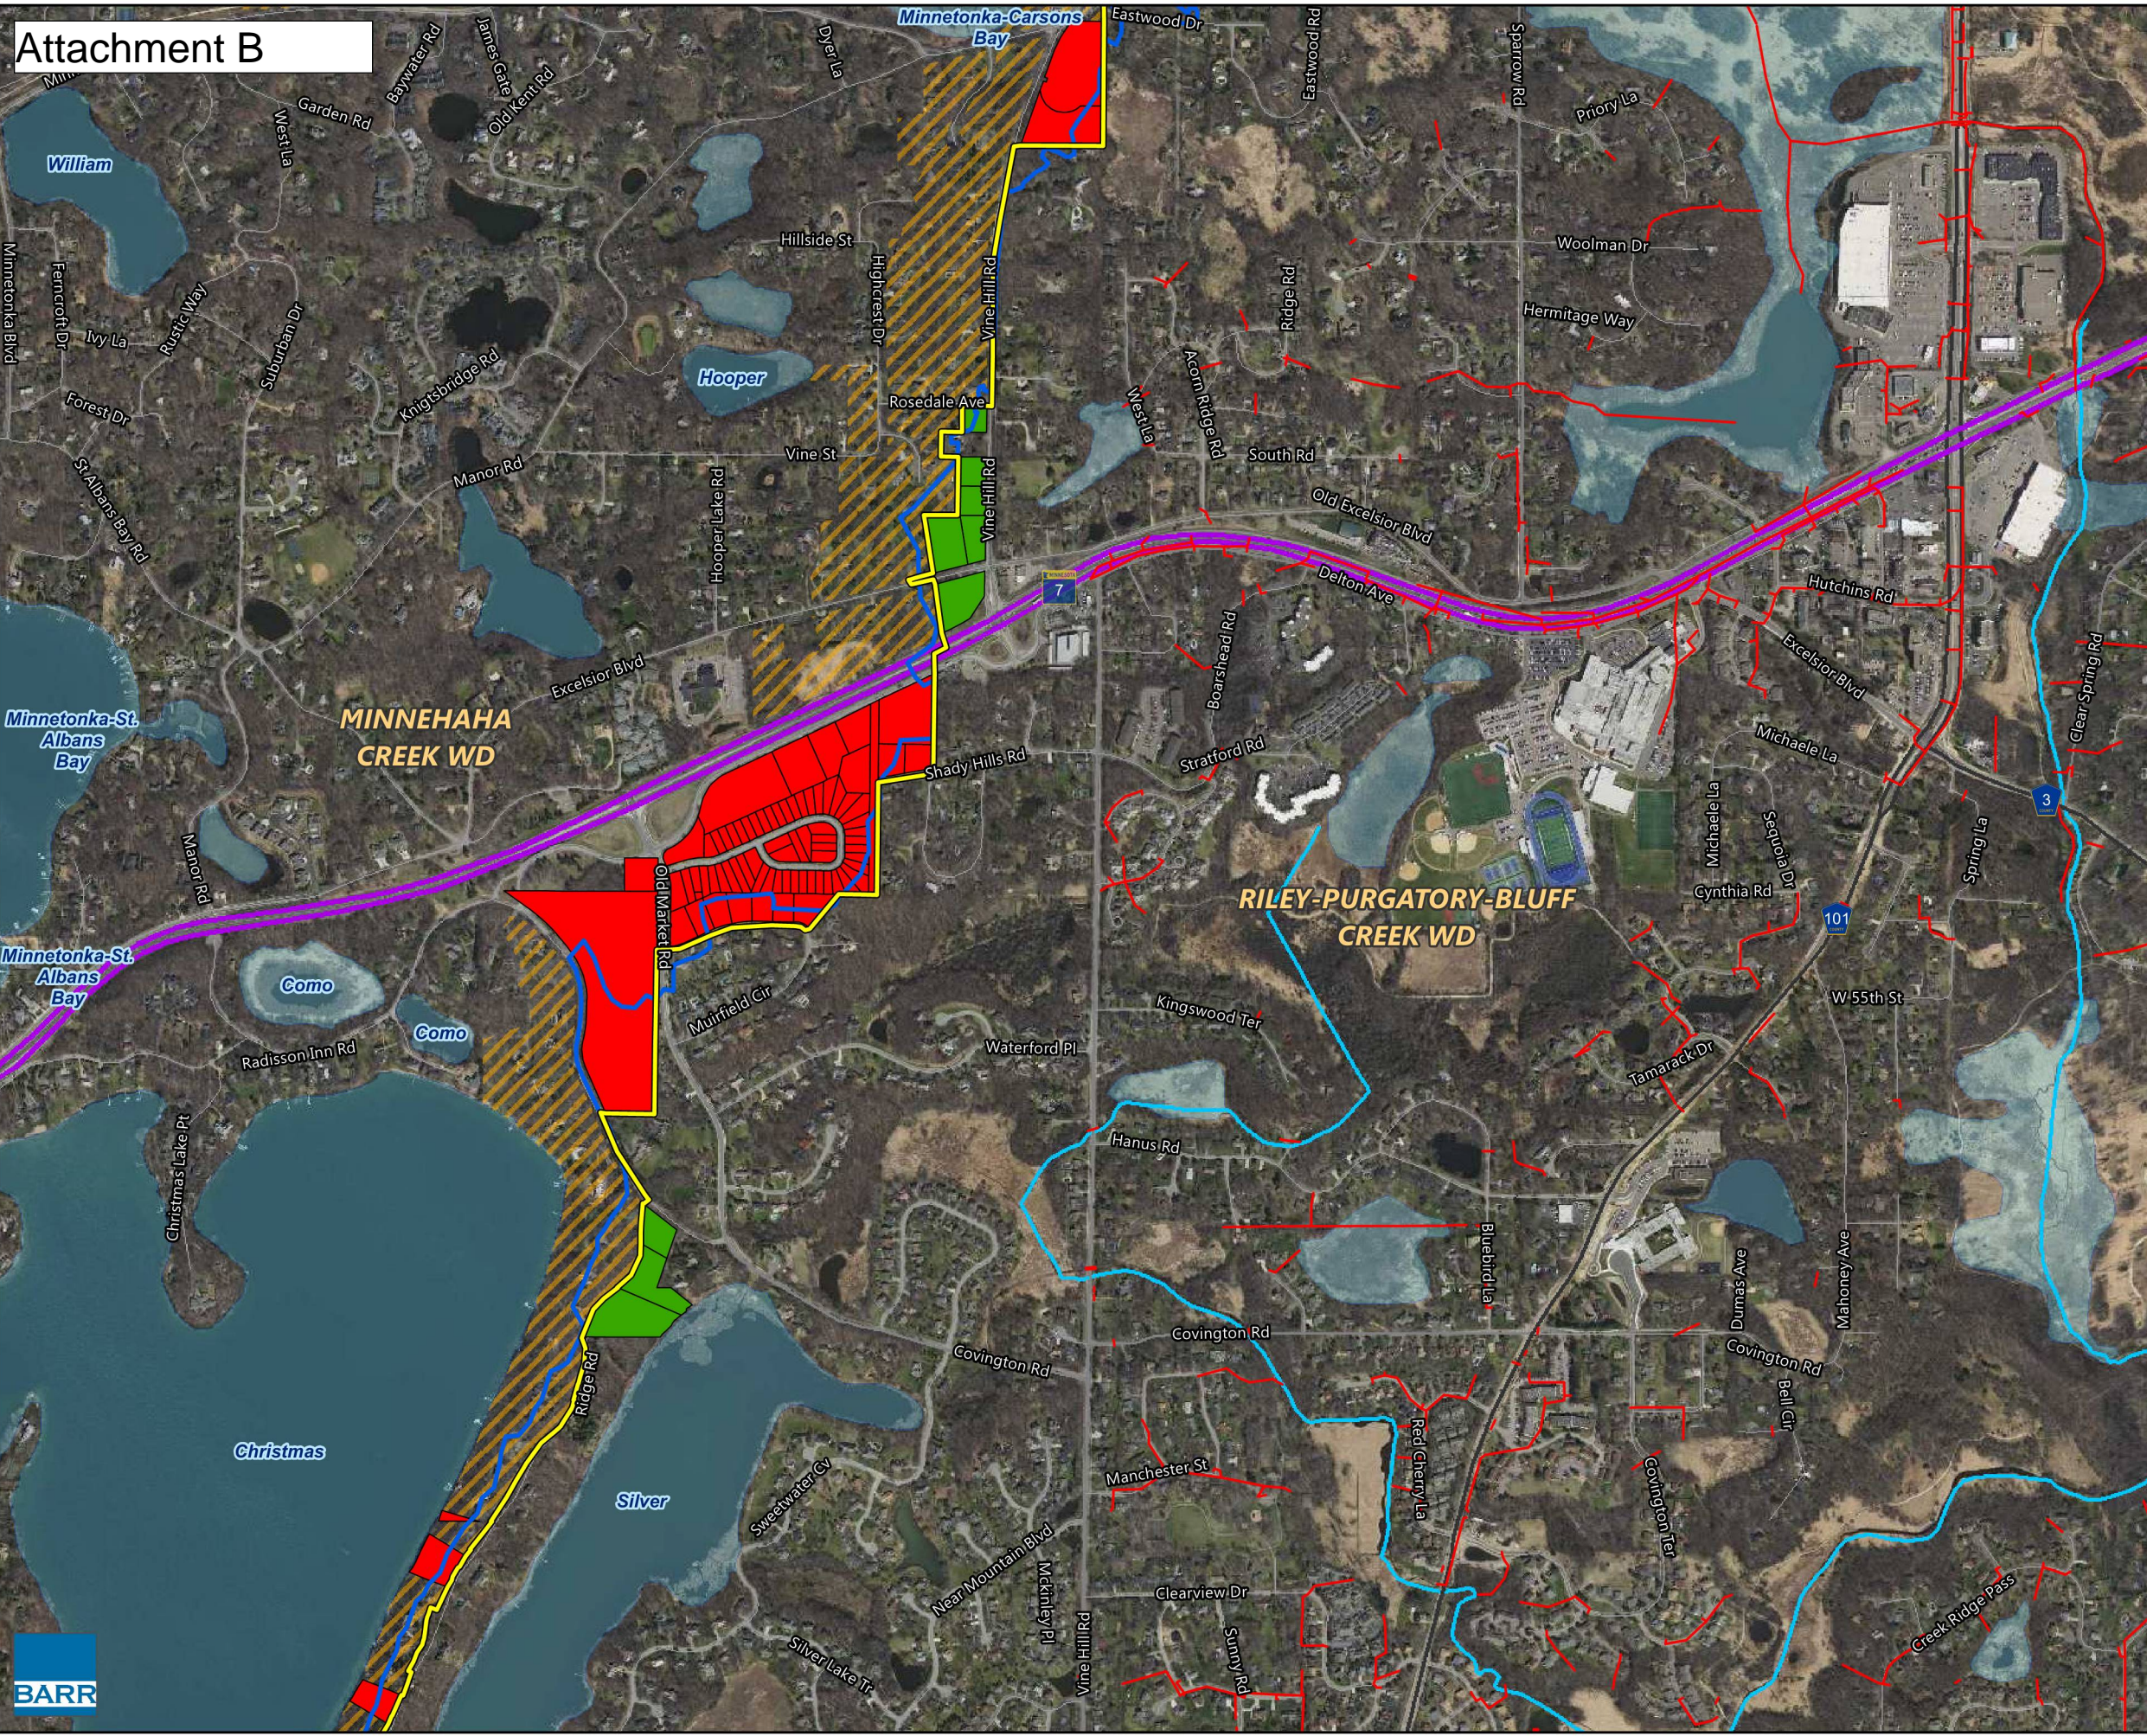

PROPOSED LEGAL BOUNDARY UPDATES
Riley-Purgatory-Bluff Creek Watershed District

Mapbook Page 2

1. Approximate Storm Sewer
   - District Hydrologic Boundary
   - Proposed RPBCWD Legal Boundary
2. **Proposed Parcel Changes**
3. Proposed Watershed District: Minnehaha Creek
   - Proposed Watershed District: Riley Purgatory Bluff