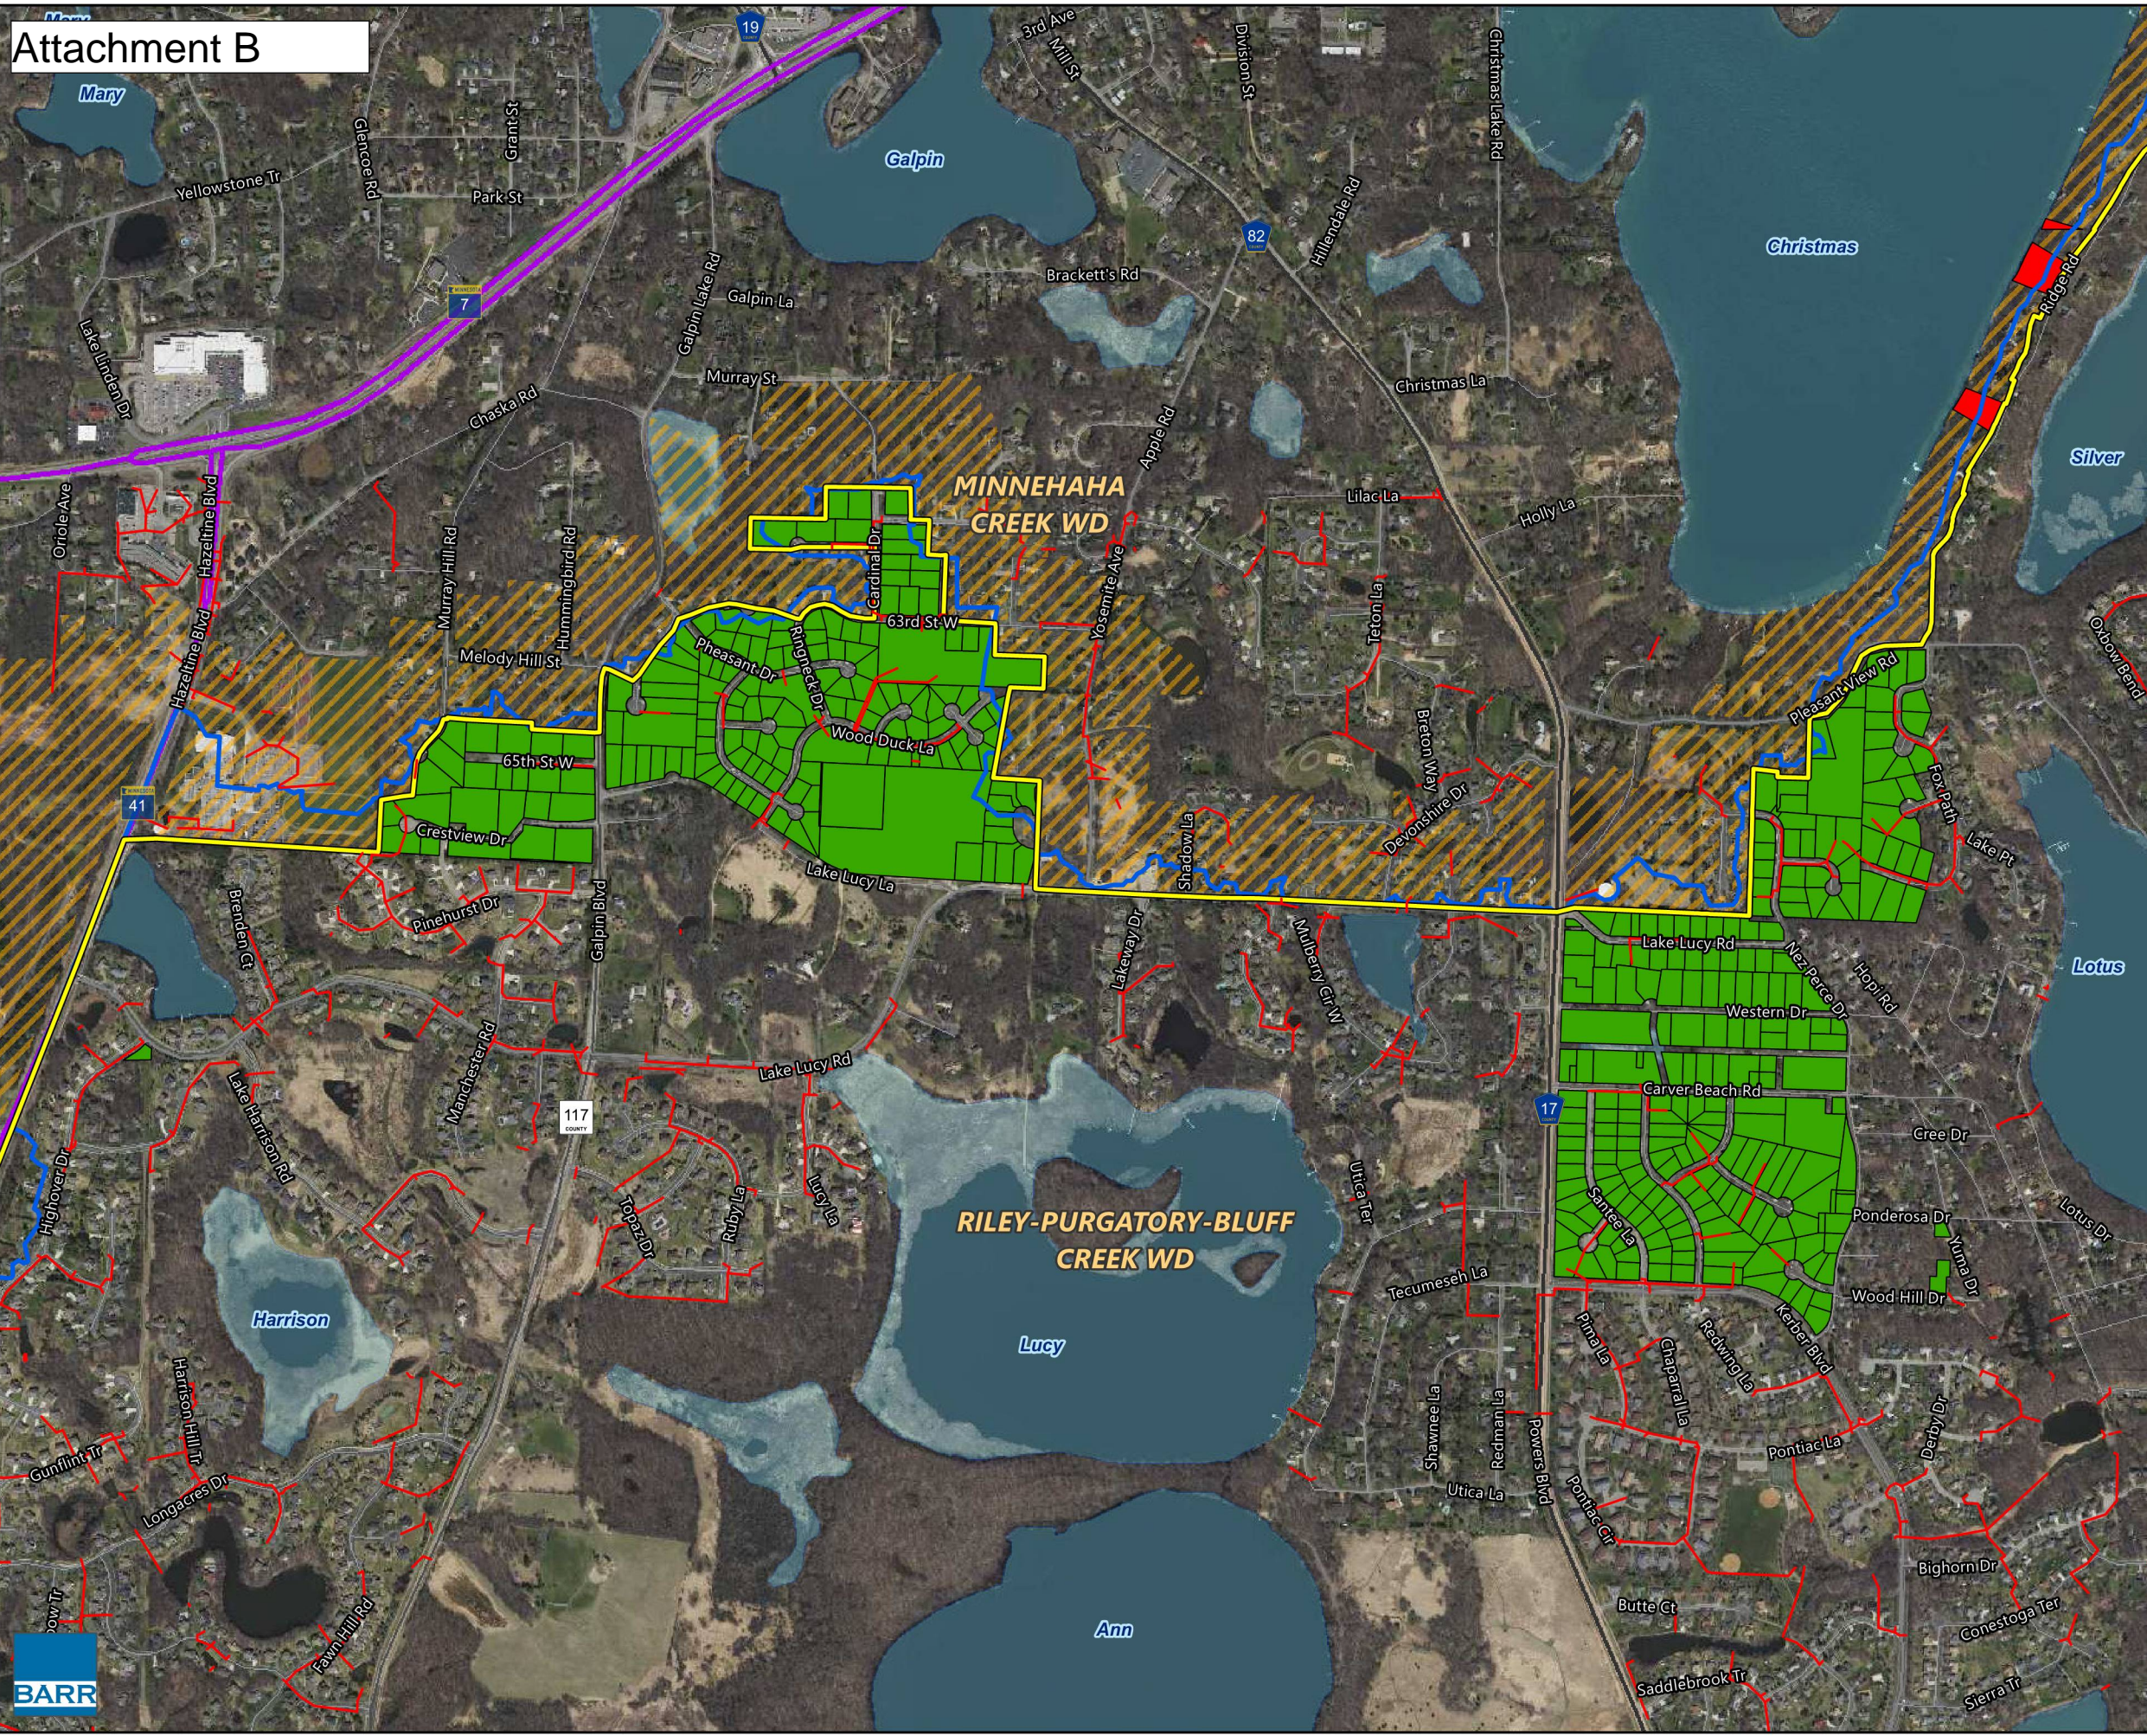

PROPOSED LEGAL BOUNDARY UPDATES
Riley-Purgatory-Bluff Creek Watershed District

Mapbook Page 1

1. Approximate Storm Sewer
   - District Hydrologic Boundary
   - Proposed RPBCWD Legal Boundary
2. **Proposed Parcel Changes**
3. Proposed Watershed District
4. Minnehaha Creek
   - Riley Purgatory Bluff