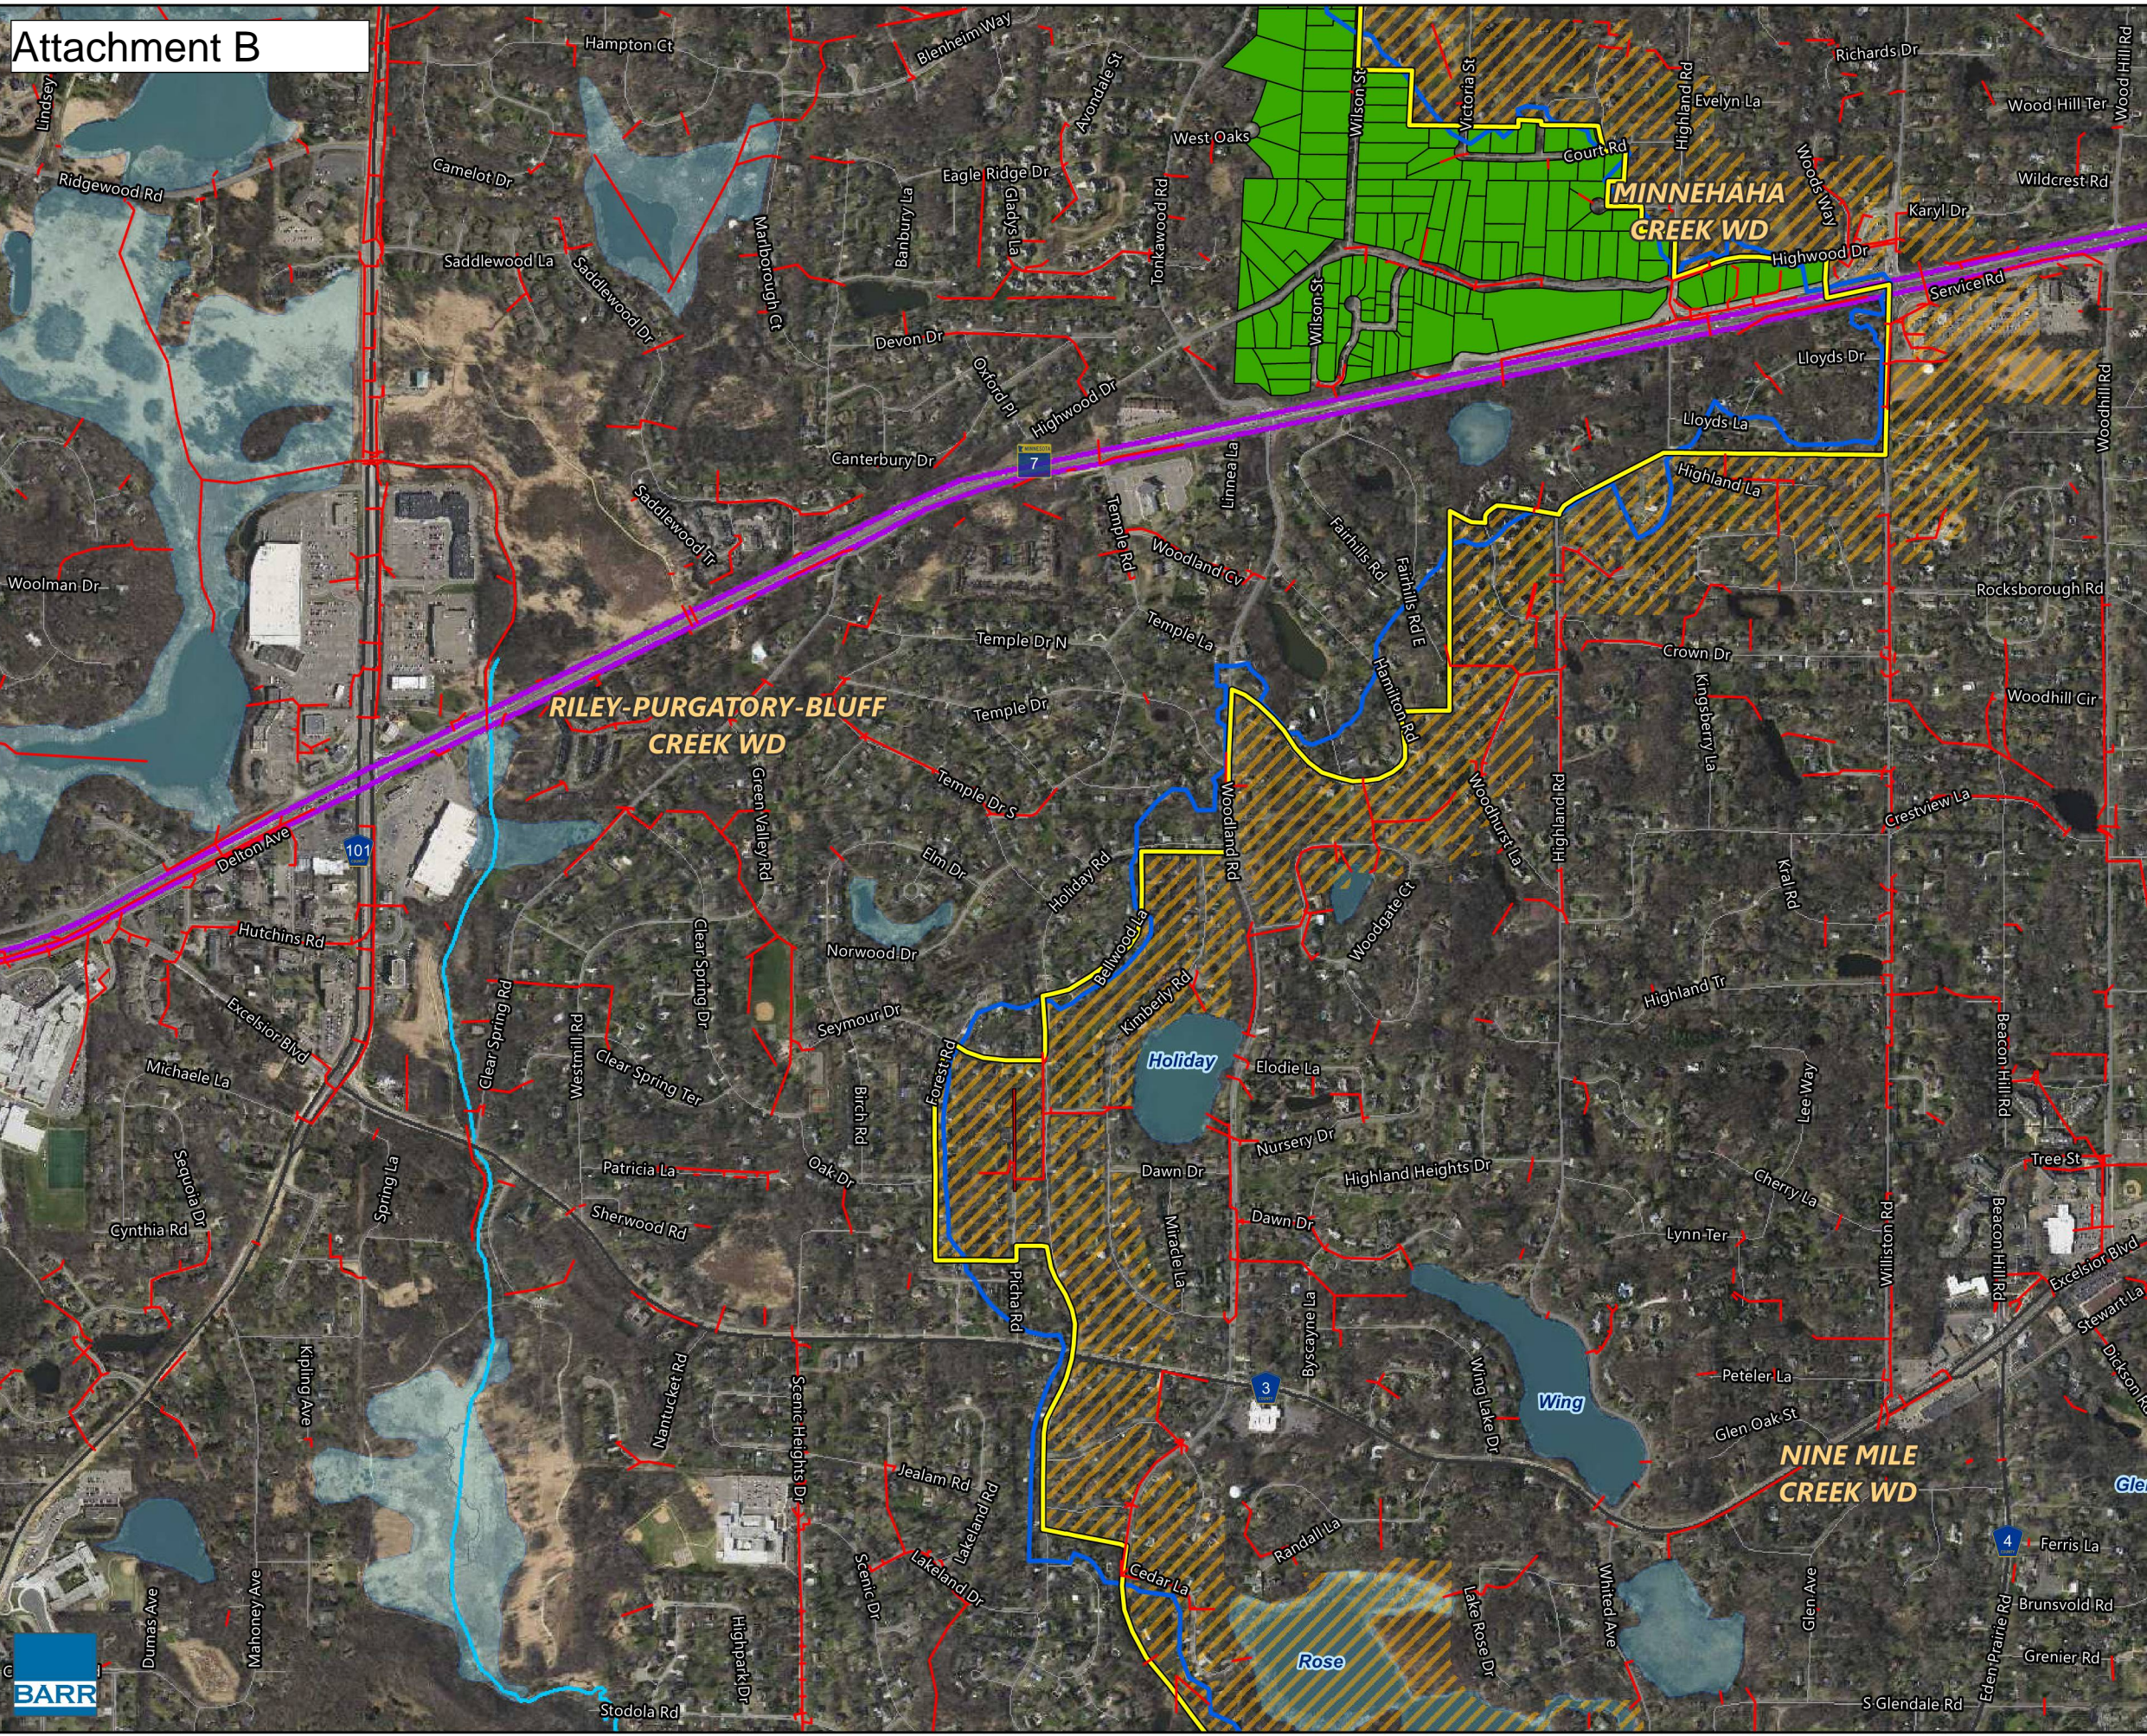

Imagery Source: 2016, Metropolitan Council

BARR Footer: ArcGIS 10.4.1, 2017-07-10 14:52 File: \\Client\BARR\Work\_Orders\Out of Scope\2016\Legal\_Boundary\_Updates\Submittals\July 2017\RPBCWD\_Legal\_Boundary\_Mapbook\_20170630.mxd User: mbs2