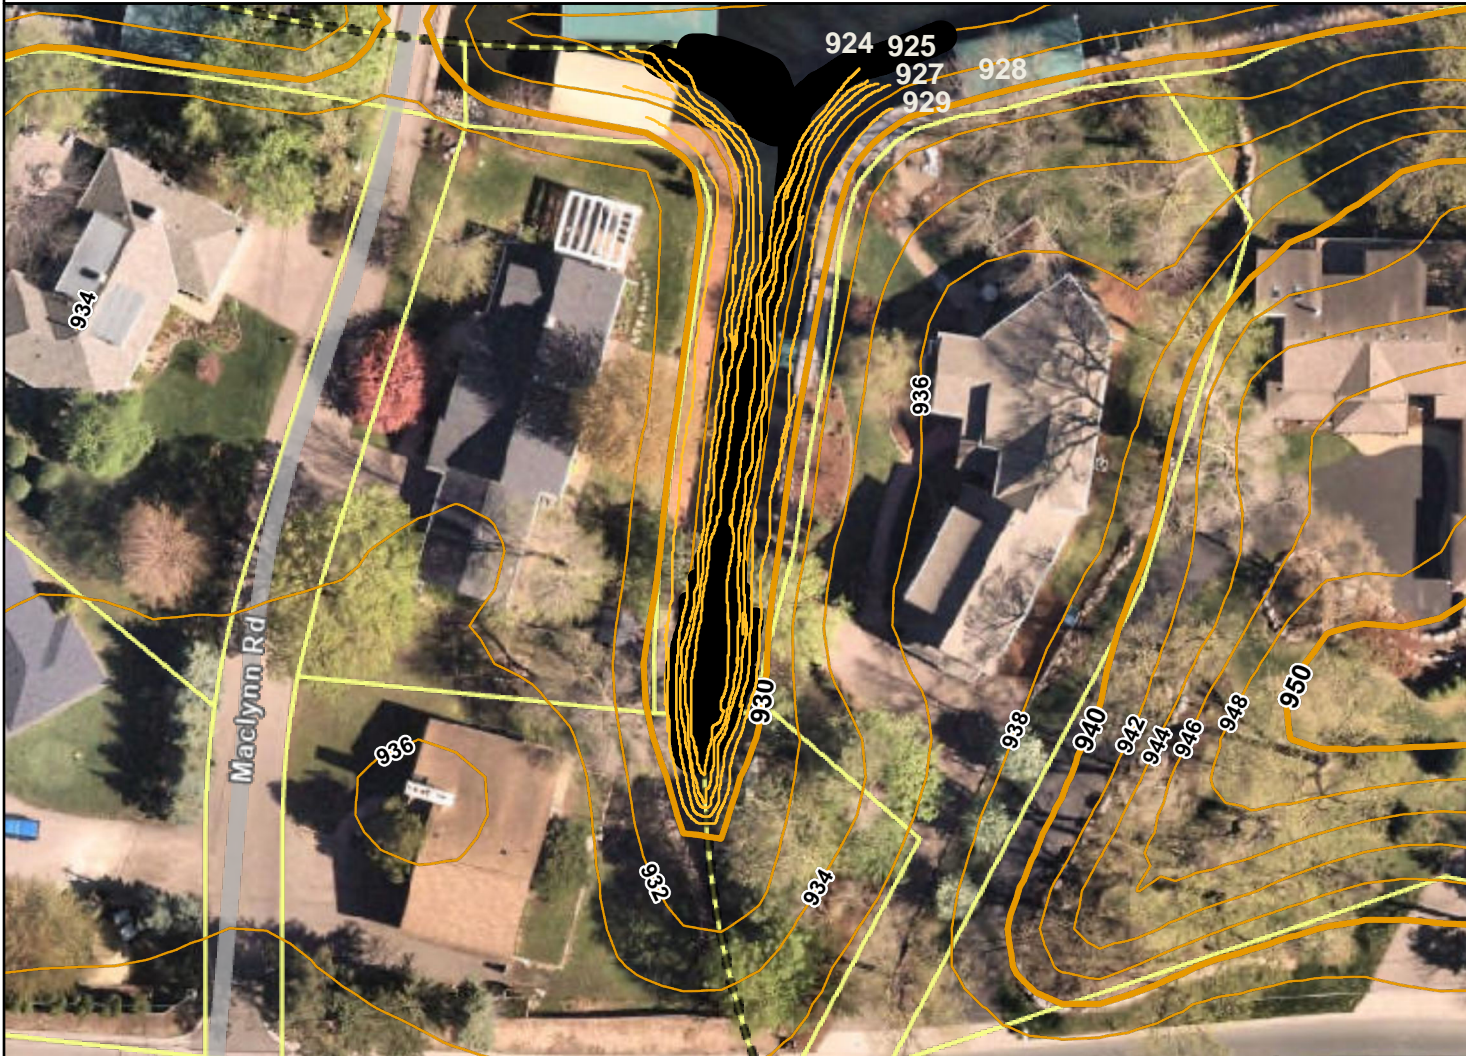

# Hennepin County Natural Resources Map

Date: 9/6/2024

## Legend

2 Foot Elevation Contours

— Index

— Intermediate

PID: 3511723210013  
Address: 731 Hidden La,  
Excelsior 55331  
Owner: W D Nichols &  
S L Nichols  
Acres: 0.59

Comments:

1:600

This data (i) is furnished 'AS IS' with no representation as to completeness or accuracy; (ii) is furnished with no warranty of any kind; and (iii) is not suitable for legal, engineering or surveying purposes. Hennepin County shall not be liable for any damage, injury or loss resulting from this data.

COPYRIGHT © HENNEPIN COUNTY 2024

Aerial imagery flown 2021